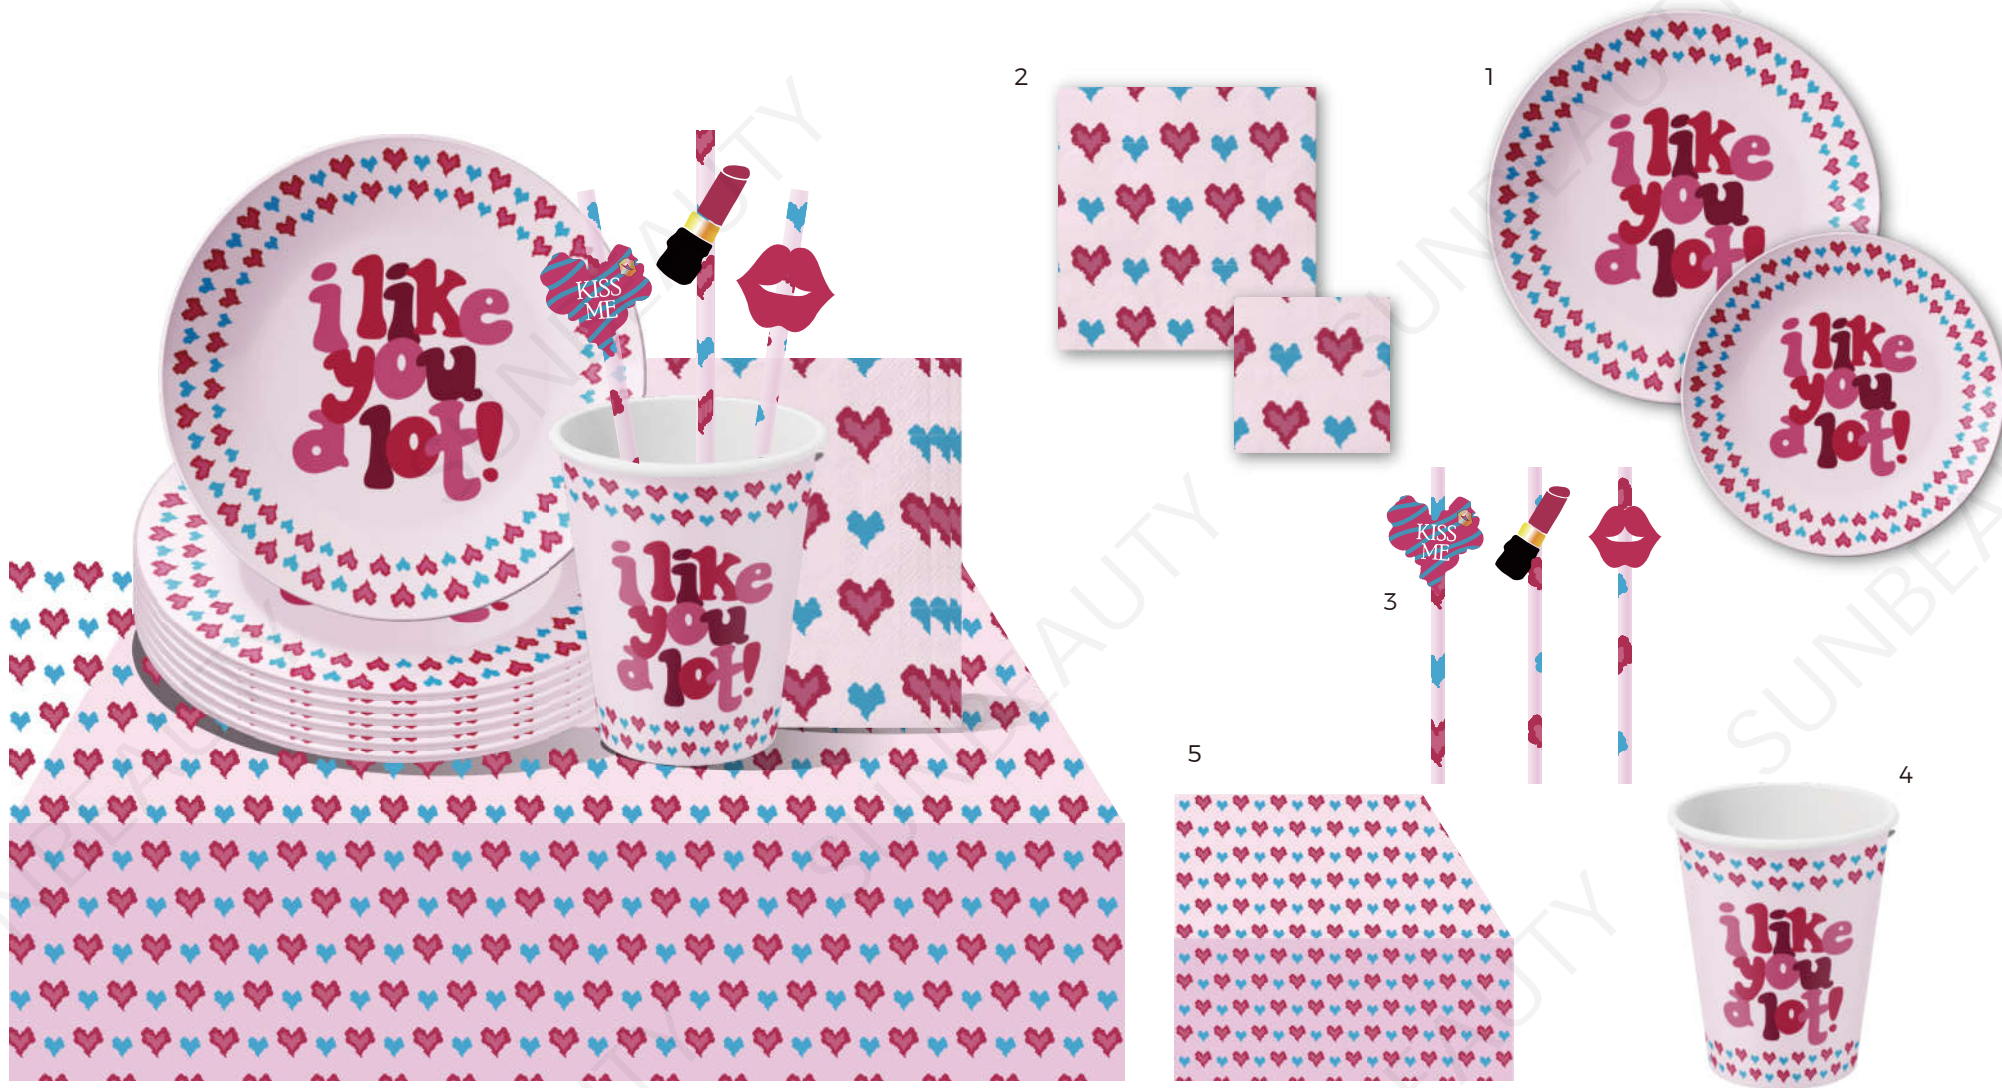

- 1.Cake topper WJTKF2024024 15cm (5.9") 6pcs
- 2.Cake topper WJTKF2024025 6x15cm(2x5.9") 6pcs
- 3.Honeycomb decoration WJTKF2024028 17x40cm(6.7x15.7") 1pcs
- 4.Cake topper WJTKF2024026 5x15cm(2x5.9") 2pcs
- 5.Felt decoration WJTKF2024084 7X20cm(2.7x7.8") 6pcs

- 1.Paper fan WJTKF2024055 30cm(11.8") 1pcs
- 2.Paper fan WJTKF2024055-2 30cm(11.8") 1pcs
- 3.Paper fan WJTKF2024056 30cm(11.8") 1pcs

1 NEW!

1.Hanging decoration WJTKF2024066 7x7(2.7x2.7") 8pcs

1

2

1.Paper lantern WJTKF2024091 30cm(11.8") 3pcs

2.Paper lantern WJTKF2024091-2 30cm(11.8") 3pcs

1

1.Confetti cannon WJTKF2024083 35cm(13.7") 4pcs

1. Paper plates WJTKF2024057-1 23cm(9") 18cm(7") 16pcs
2. Cups WJTKF2024057-2 9oz 15pcs
3. Napkins WJTKF2024057-3 33x33cm(13x13") 16pcs
4. Straws WJTKF2024057-4 20cm(7.8x7.8") 16pcs
5. Tablecloth WJTKF2024057-5 120x180cm(47x70") 1pcs

- 1.Paper plates WJTKF2024058-1 23cm(9") 18cm(7") 16pcs
- 2.Cups WJTKF2024058-2 9oz 16pcs
- 3.Napkins WJTKF2024058-3 33x33cm(13x13") 16pcs
- 4.Straws WJTKF2024058-4 20cm(7.8xx7.8") 16pcs
- 5.Tablecloth WJTKF2024058-5 120x180cm(47x70") 1pcs